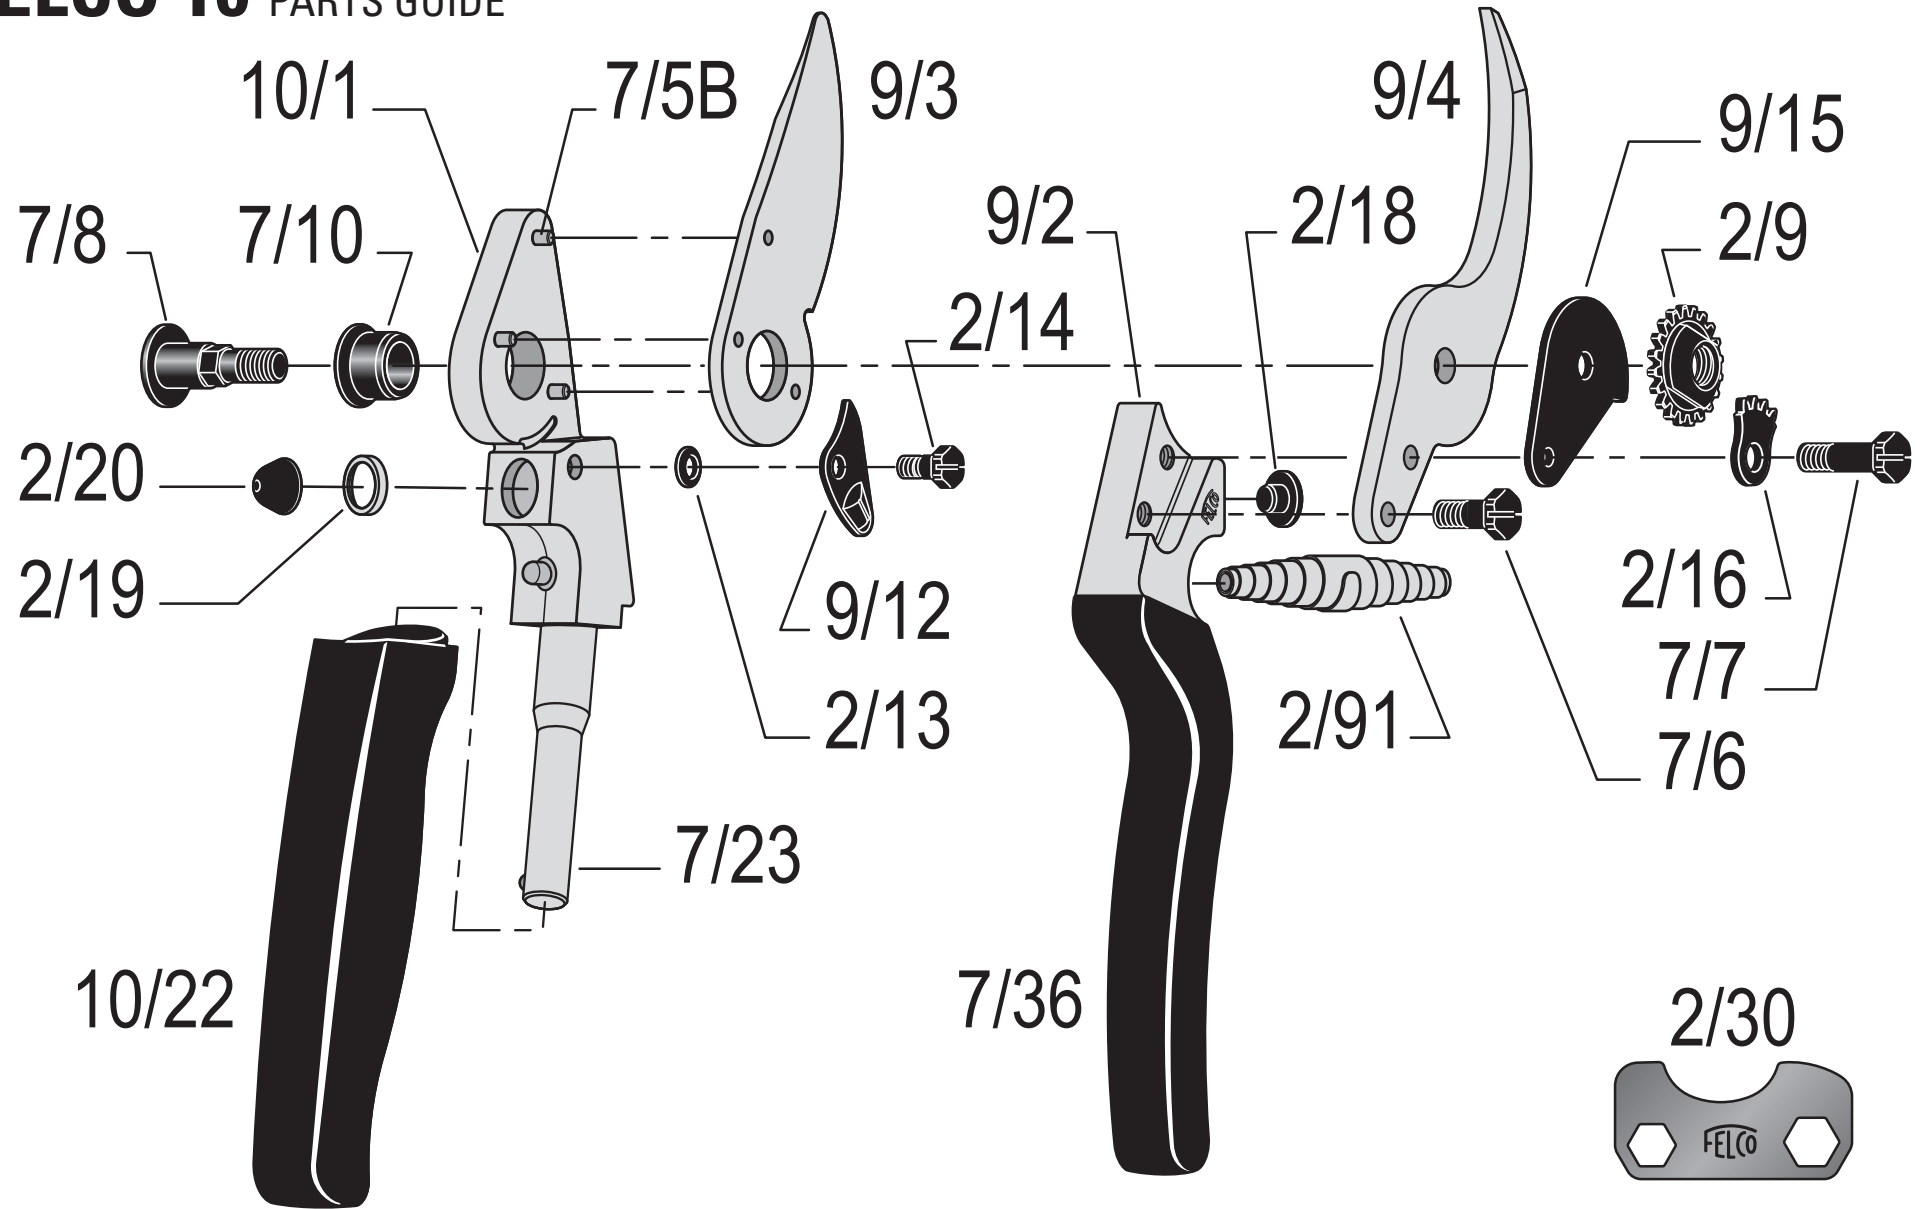

FELCO 10 PARTS GUIDE

Treetools New Zealand Limited
8A Kerwyn Ave, East Tamaki
PO Box 204-364, Highbrook
Auckland 2061, NEW ZEALAND

0800 TREETOOLS (873 386)
Tel: +64 9 274 8090
Fax: +64 9 274 9190
www.treetools.co.nz