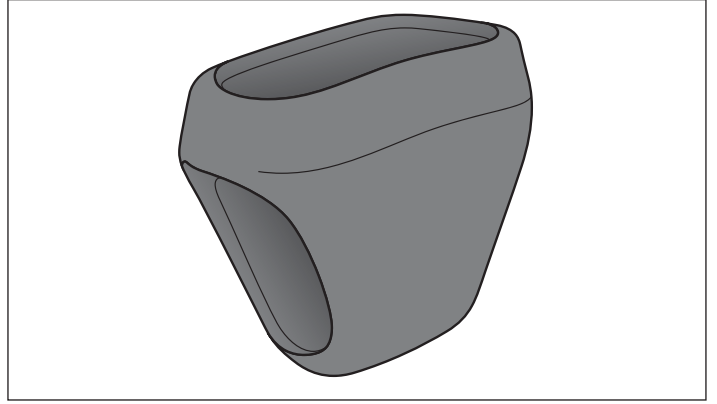

Wallis
GROM-200

Prest-in
GROM-100

Prest-in +
Mini-swivel
(SW400)

Prest-in +
Focus-L (SW450)

Prest-in +
Mini-swivel (SW400) +
Carabiner

Configuration Aids

- Prest-in
- Wallis
- Grommet
- Vari-width Keeper
- 8mm Keeper

Grommet
GROM-300

Vari-width Keeper
STRING-16-9-P5

8mm Keeper
STRING-8-P5