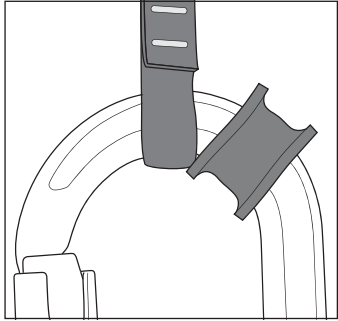

Wallis
GROM-200

Prest-in
GROM-100

Prest-in +
Mini-swivel
(SW400)

Prest-in +
Focus-L (SW450)

Prest-in +
Mini-swivel (SW400) +
Carabiner

Configuration Aids

- Prest-in
- Wallis
- Grommet
- Vari-width Keeper
- 8mm Keeper

Grommet
GROM-300

Vari-width Keeper
STRING-16-9-P5

8mm Keeper
STRING-8-P5