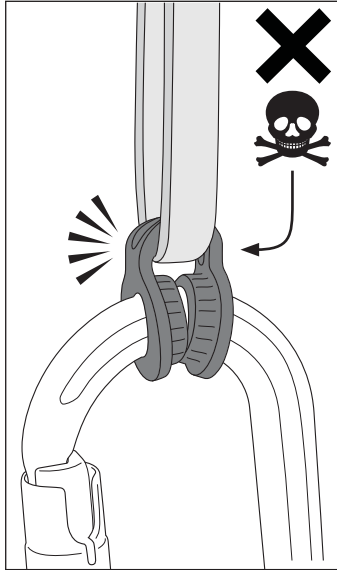

Wallis
GROM-200

Prest-in
GROM-100

Prest-in +
Mini-swivel
(SW400)

Prest-in +
Focus-L (SW450)

Prest-in +
Mini-swivel (SW400) +
Carabiner

Configuration Aids

- Prest-in
- Wallis
- Grommet
- Vari-width Keeper
- 8mm Keeper