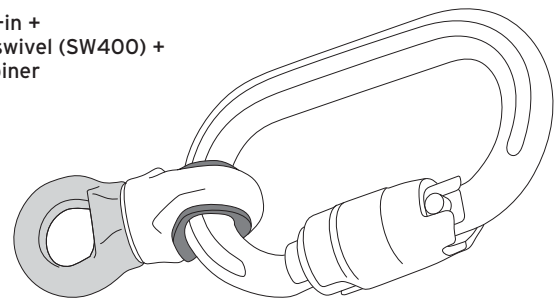

Wallis
GROM-200

Prest-in
GROM-100

Prest-in +
Mini-swivel
(SW400)

Prest-in +
Focus-L (SW450)

Prest-in +
Mini-swivel (SW400) +
Carabiner

Configuration Aids

- Prest-in
- Wallis
- Grommet
- Vari-width Keeper
- 8mm Keeper

Grommet
GROM-300

Vari-width Keeper
STRING-16-9-P5

8mm Keeper
STRING-8-P5