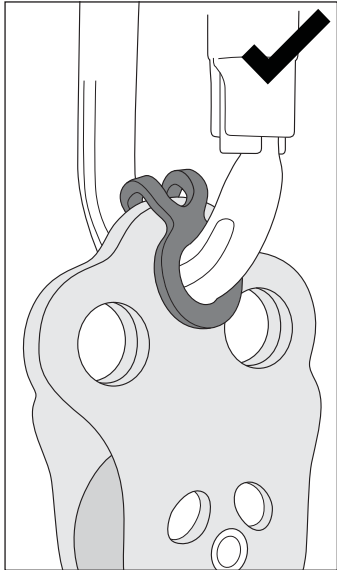

Wallis
GROM-200

Prest-in
GROM-100

Prest-in +
Mini-swivel
(SW400)

Prest-in +
Focus-L (SW450)

Prest-in +
Mini-swivel (SW400) +
Carabiner

Configuration Aids

- Prest-in
- Wallis
- Grommet
- Vari-width Keeper
- 8mm Keeper

Grommet
GROM-300

Vari-width Keeper
STRING-16-9-P5

8mm Keeper
STRING-8-P5