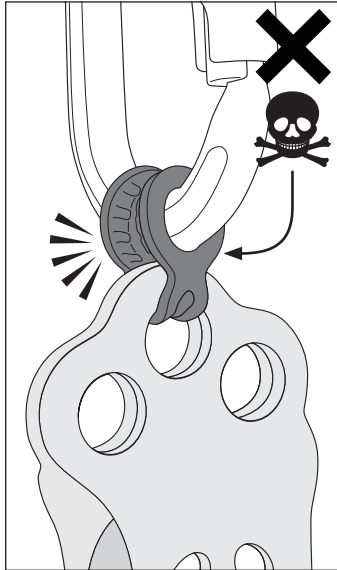

Wallis
GROM-200

Prest-in
GROM-100

Prest-in +
Mini-swivel
(SW400)

Prest-in +
Focus-L (SW450)

Prest-in +
Mini-swivel (SW400) +
Carabiner

Configuration Aids

- Prest-in
- Wallis
- Grommet
- Vari-width Keeper
- 8mm Keeper

Grommet
GROM-300

Vari-width Keeper
STRING-16-9-P5

8mm Keeper
STRING-8-P5