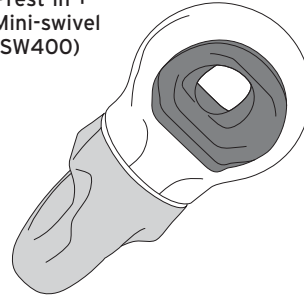

Wallis
GROM-200

Prest-in
GROM-100

Prest-in +
Mini-swivel
(SW400)

Prest-in +
Focus-L (SW450)

Prest-in +
Mini-swivel (SW400) +
Carabiner

Configuration Aids

- Prest-in
- Wallis
- Grommet
- Vari-width Keeper
- 8mm Keeper

Grommet
GROM-300

Vari-width Keeper
STRING-16-9-P5

8mm Keeper
STRING-8-P5