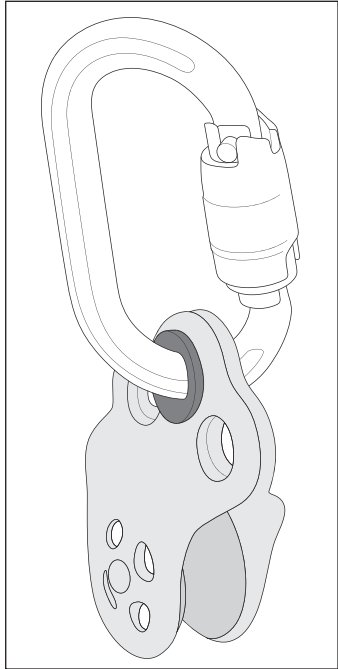

Wallis
GROM-200

Prest-in
GROM-100

Prest-in +
Mini-swivel
(SW400)

Prest-in +
Focus-L (SW450)

Prest-in +
Mini-swivel (SW400) +
Carabiner

Configuration Aids

- Prest-in
- Wallis
- Grommet
- Vari-width Keeper
- 8mm Keeper

Grommet
GROM-300

Vari-width Keeper
STRING-16-9-P5

8mm Keeper
STRING-8-P5