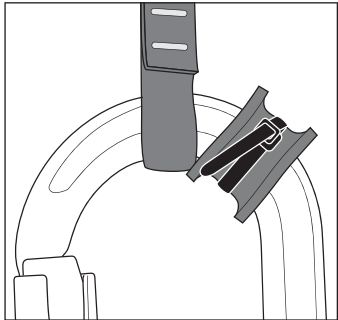

Grommet
GROM-300