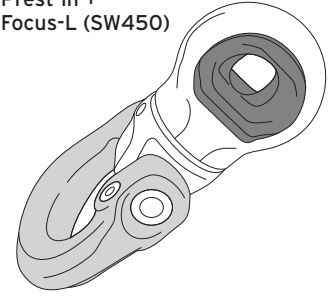

Wallis
GROM-200

Prest-in
GROM-100

Prest-in +
Mini-swivel
(SW400)

Prest-in +
Focus-L (SW450)

Prest-in +
Mini-swivel (SW400) +
Carabiner

Configuration Aids

- Prest-in
- Wallis
- Grommet
- Vari-width Keeper
- 8mm Keeper

Grommet
GROM-300

Vari-width Keeper
STRING-16-9-P5

8mm Keeper
STRING-8-P5