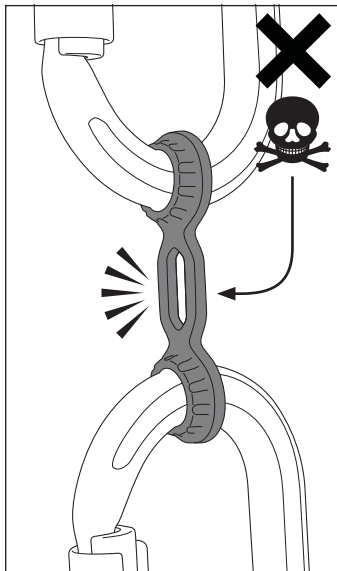

Wallis
GROM-200

Prest-in
GROM-100

Prest-in +
Mini-swivel
(SW400)

Prest-in +
Focus-L (SW450)

Prest-in +
Mini-swivel (SW400) +
Carabiner

Configuration Aids

- Prest-in
- Wallis
- Grommet
- Vari-width Keeper
- 8mm Keeper

Grommet
GROM-300

Vari-width Keeper
STRING-16-9-P5

8mm Keeper
STRING-8-P5