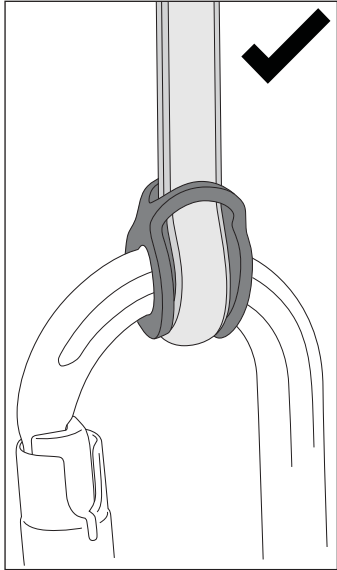

Wallis
GROM-200

Prest-in
GROM-100

Prest-in +
Mini-swivel
(SW400)

Prest-in +
Focus-L (SW450)

Prest-in +
Mini-swivel (SW400) +
Carabiner

Configuration Aids

- Prest-in
- Wallis
- Grommet
- Vari-width Keeper
- 8mm Keeper

Grommet
GROM-300

Vari-width Keeper
STRING-16-9-P5

8mm Keeper
STRING-8-P5