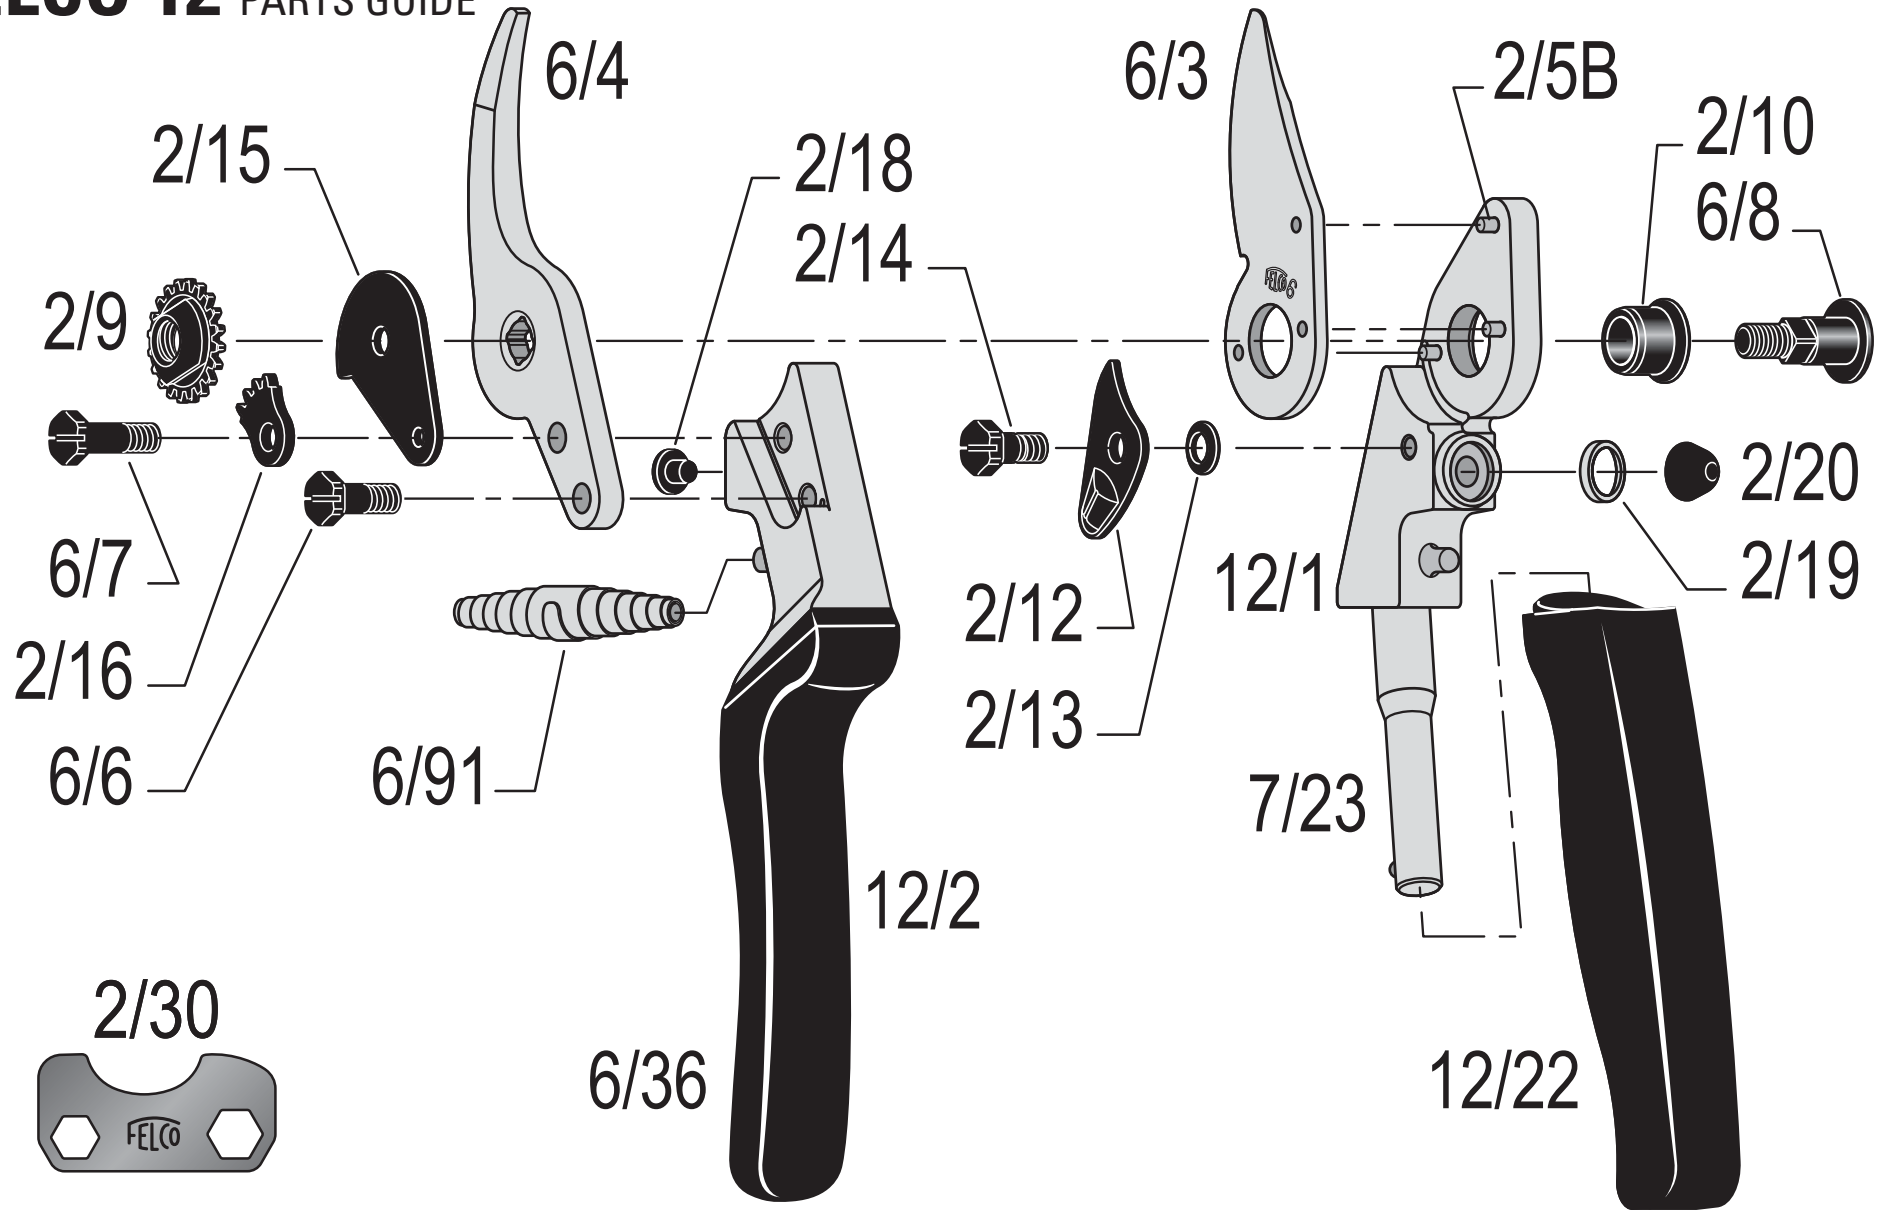

FELCO 12 PARTS GUIDE

Treetools New Zealand Limited
8A Kerwyn Ave, East Tamaki
PO Box 204-364, Highbrook
Auckland 2061, NEW ZEALAND

0800 TREETOOLS (873 386)
Tel: +64 9 274 8090
Fax: +64 9 274 9190
www.treetools.co.nz