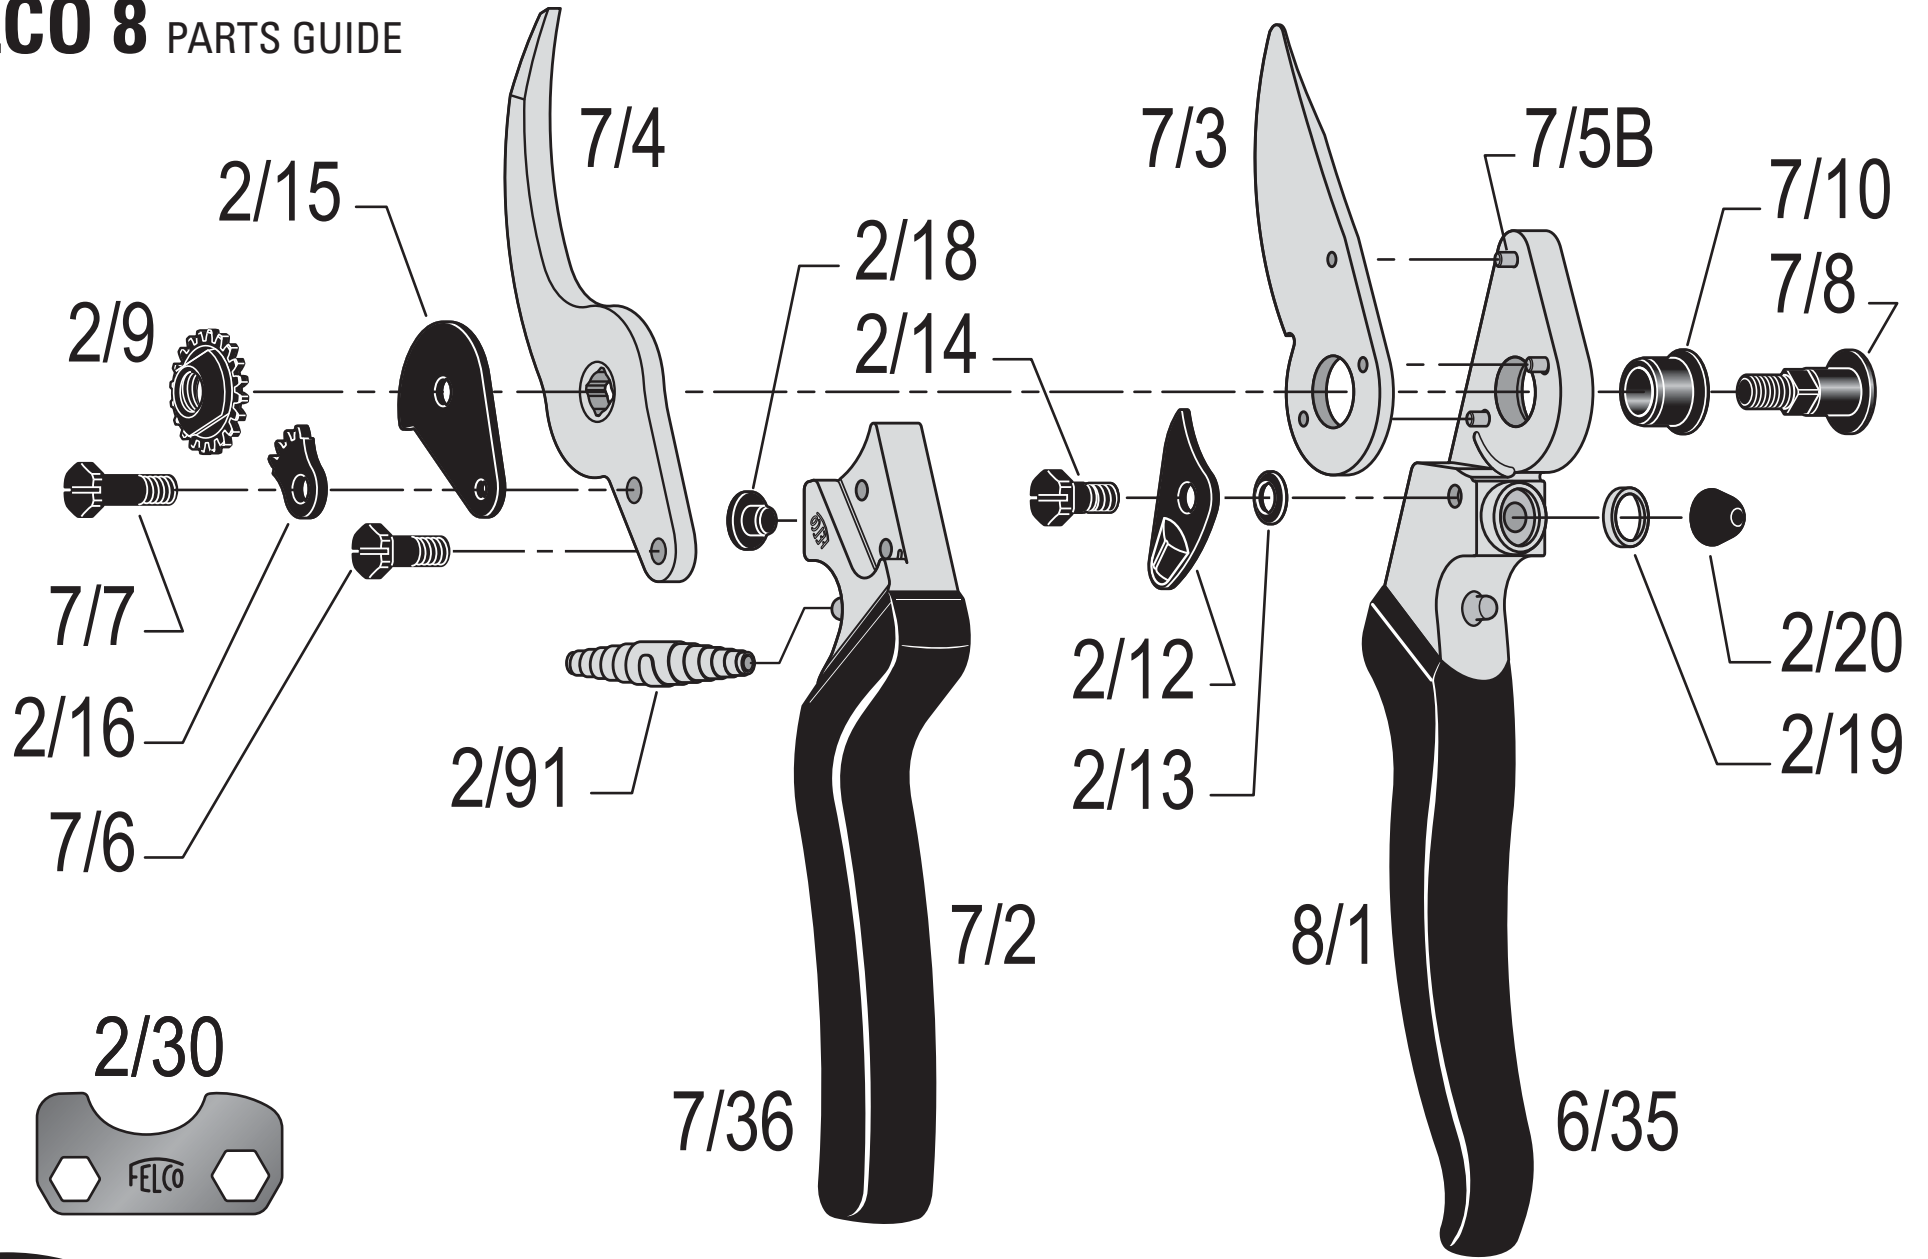

FELCO 8 PARTS GUIDE

Treetools New Zealand Limited
 8A Kerwyn Ave, East Tamaki
 PO Box 204-364, Highbrook
 Auckland 2061, NEW ZEALAND

0800 TREETOOLS (873 386)
 Tel: +64 9 274 8090
 Fax: +64 9 274 9190
www.treetools.co.nz