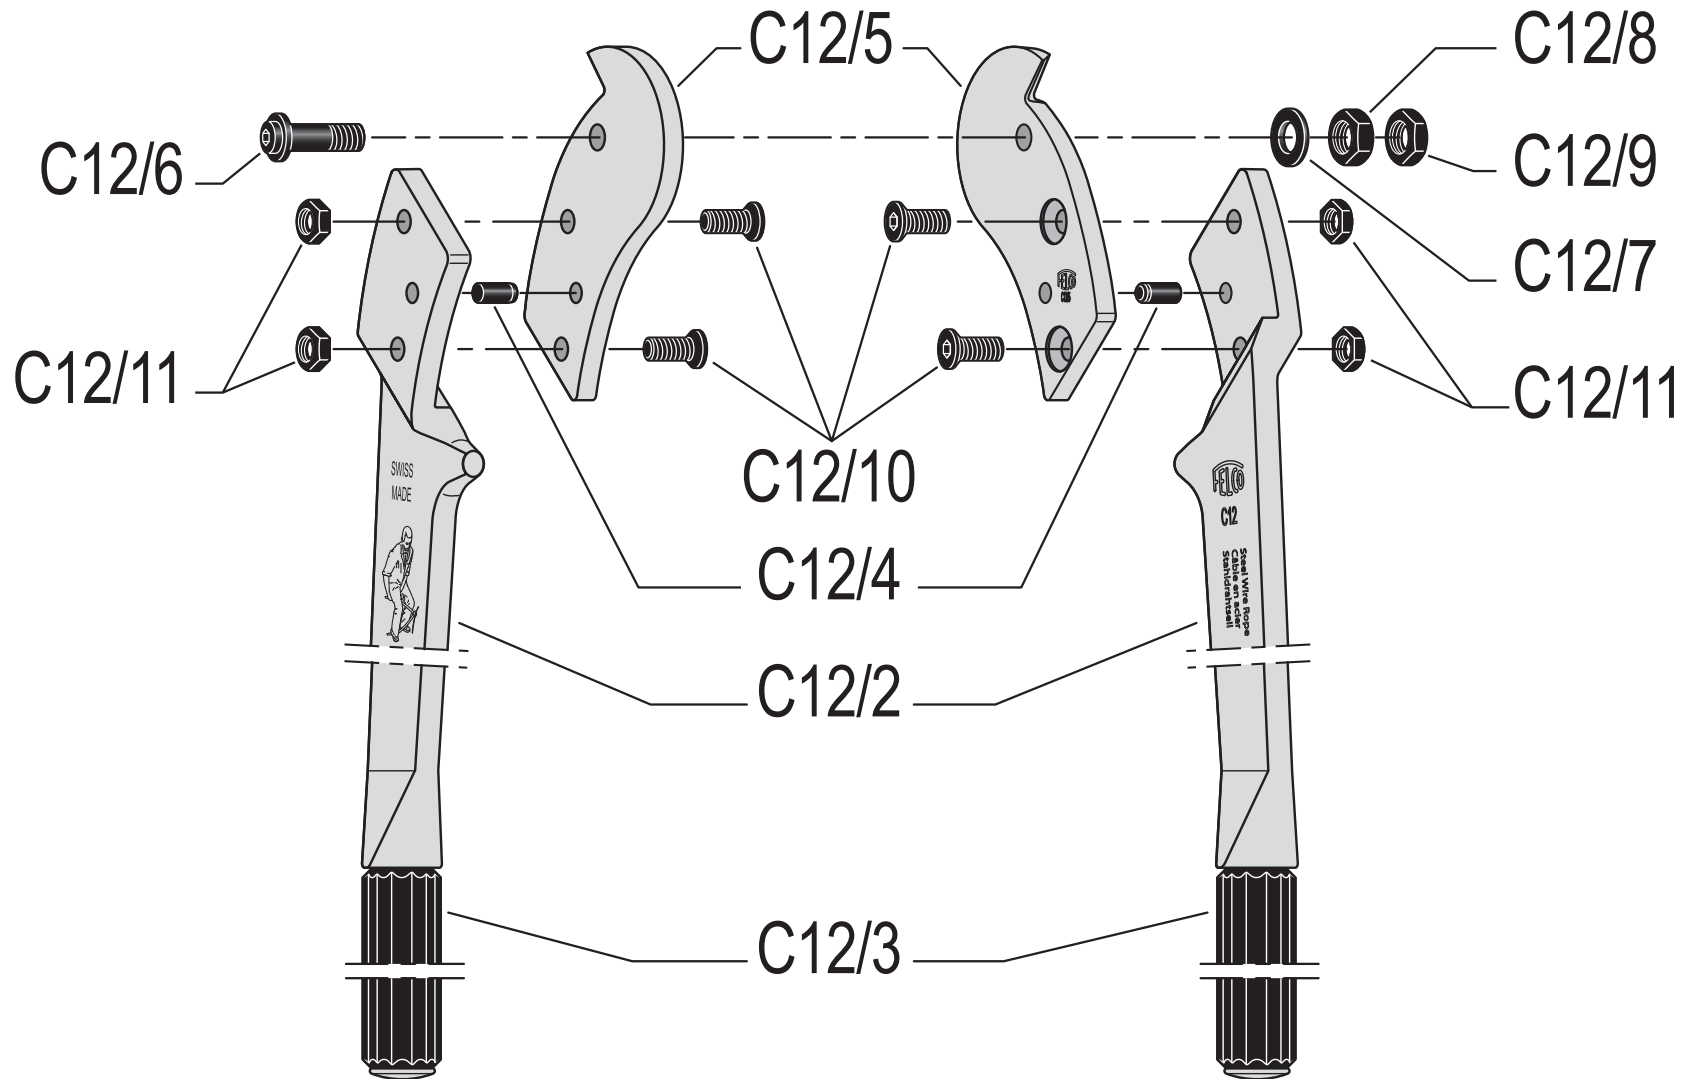

FELCO C12 PARTS GUIDE

Treetools New Zealand Limited
8A Kerwyn Ave, East Tamaki
PO Box 204-364, Highbrook
Auckland 2061, NEW ZEALAND

0800 TREETOOLS (873 386)
Tel: +64 9 274 8090
Fax: +64 9 274 9190
www.treetools.co.nz

treetools