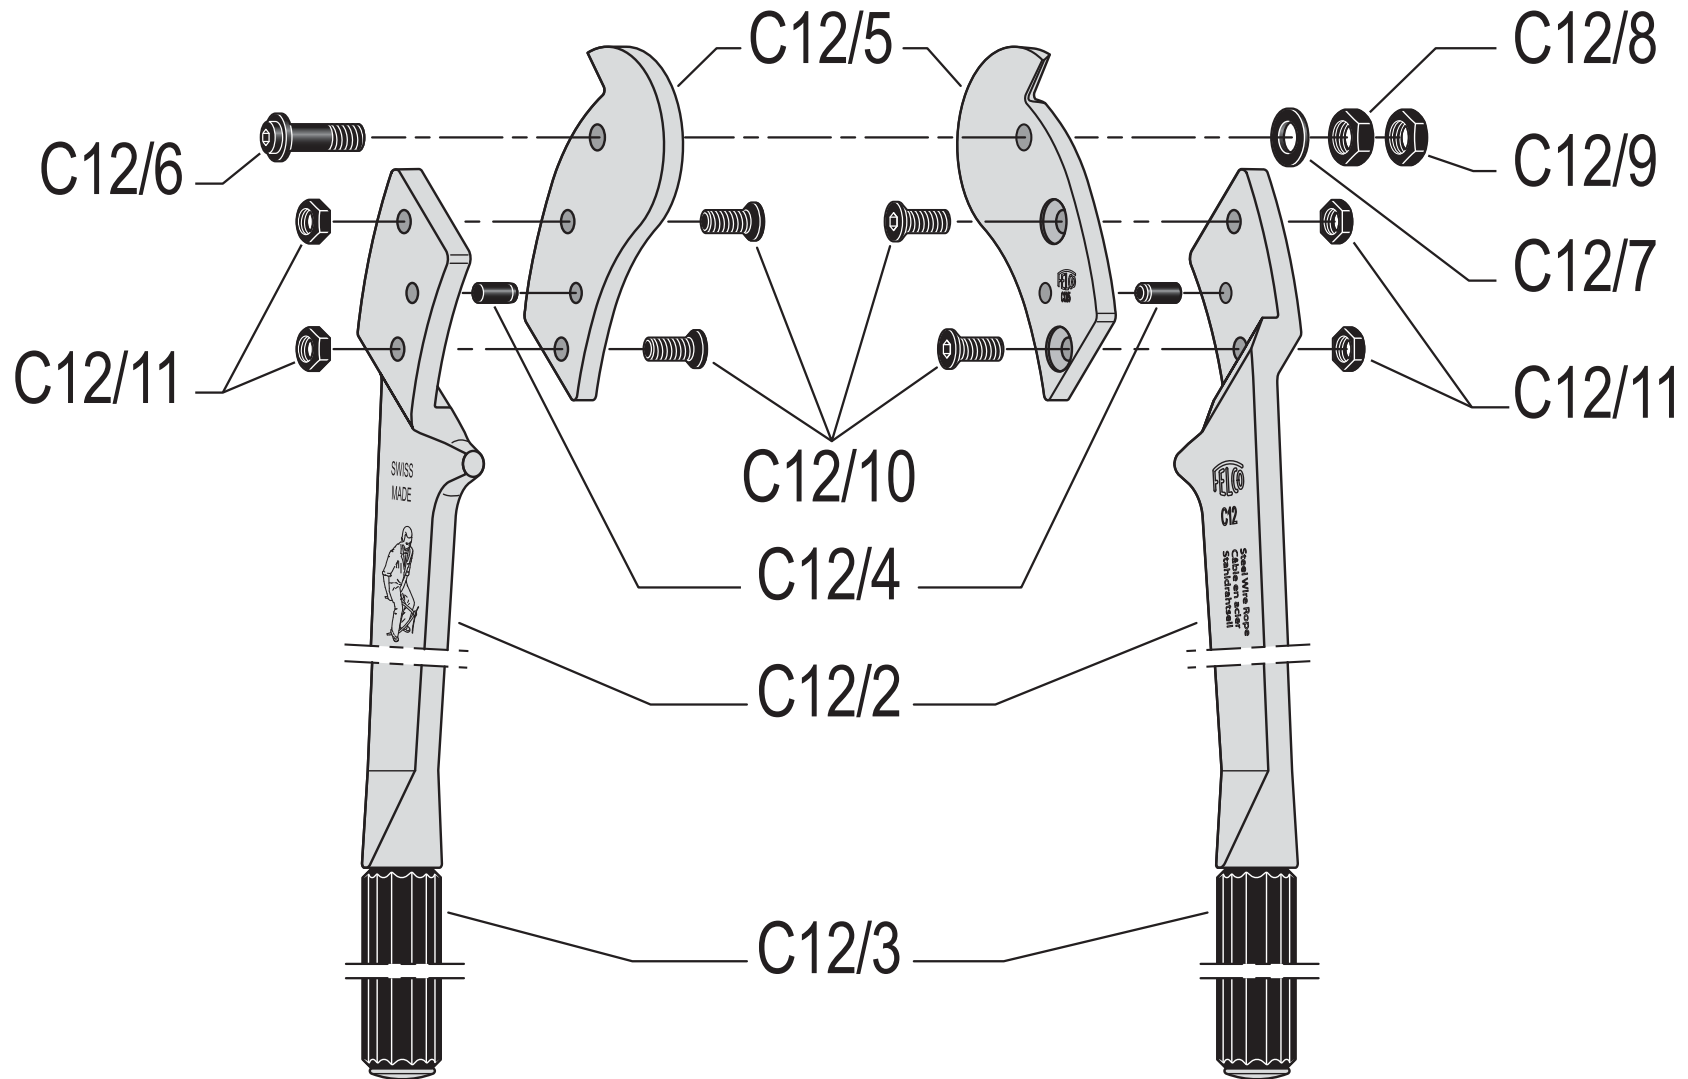

FELCO C12 PARTS GUIDE

Treetools New Zealand Limited
8A Kerwyn Ave, East Tamaki
PO Box 204-364, Highbrook
Auckland 2061, NEW ZEALAND

0800 TREETOOLS (873 386)
Tel: +64 9 274 8090
Fax: +64 9 274 9190
www.treetools.co.nz