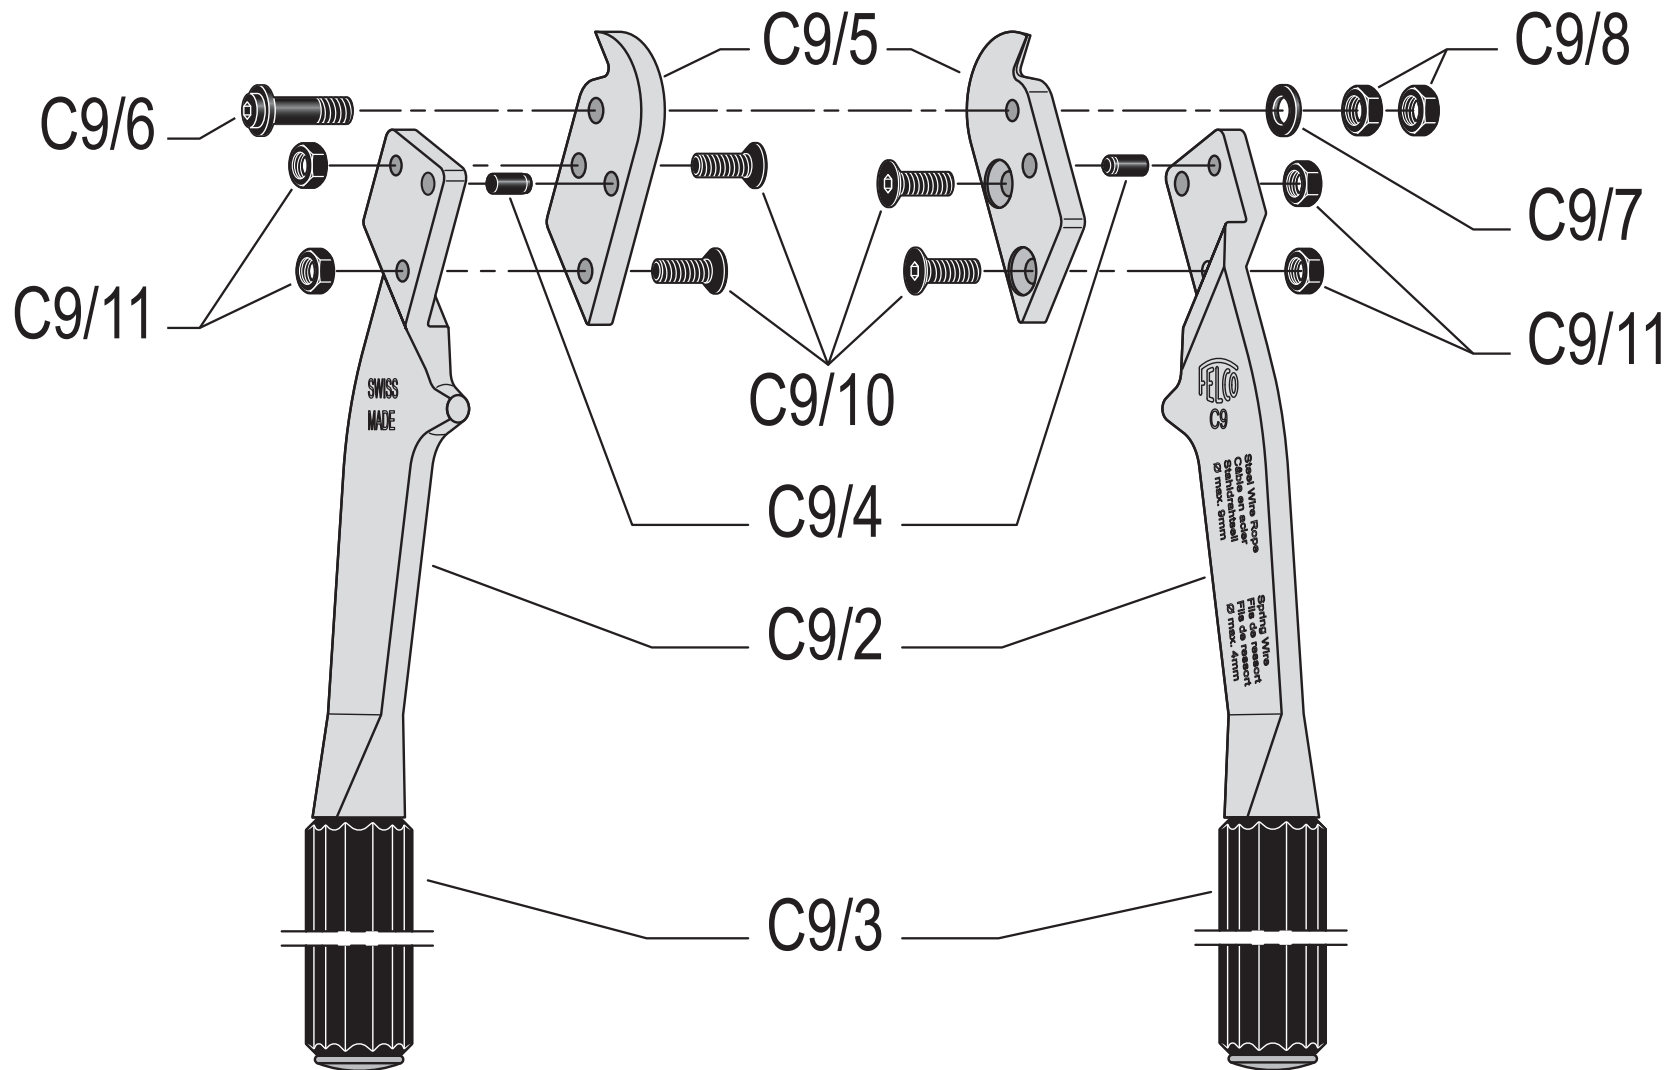

FELCO C9 PARTS GUIDE

Treetools New Zealand Limited
8A Kerwyn Ave, East Tamaki
PO Box 204-364, Highbrook
Auckland 2061, NEW ZEALAND

0800 TREETOOLS (873 386)
Tel: +64 9 274 8090
Fax: +64 9 274 9190
www.treetools.co.nz