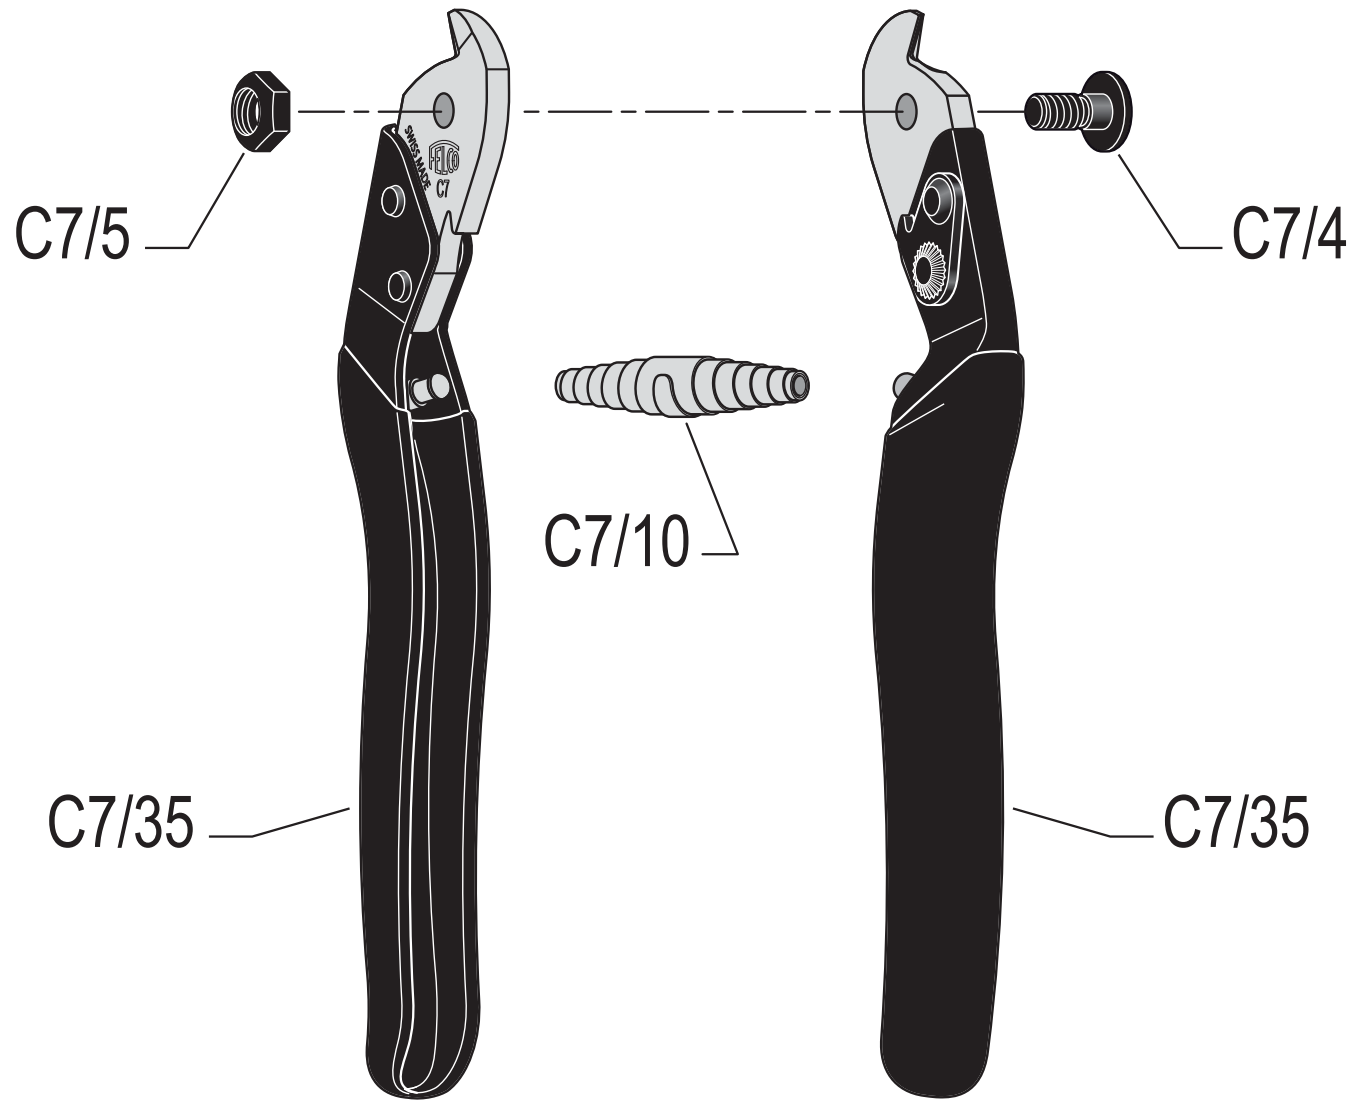

FELCO C7 PARTS GUIDE

Treetools New Zealand Limited
8A Kerwyn Ave, East Tamaki
PO Box 204-364, Highbrook
Auckland 2061, NEW ZEALAND

0800 TREETOOLS (873 386)
Tel: +64 9 274 8090
Fax: +64 9 274 9190
www.treetools.co.nz

treetools