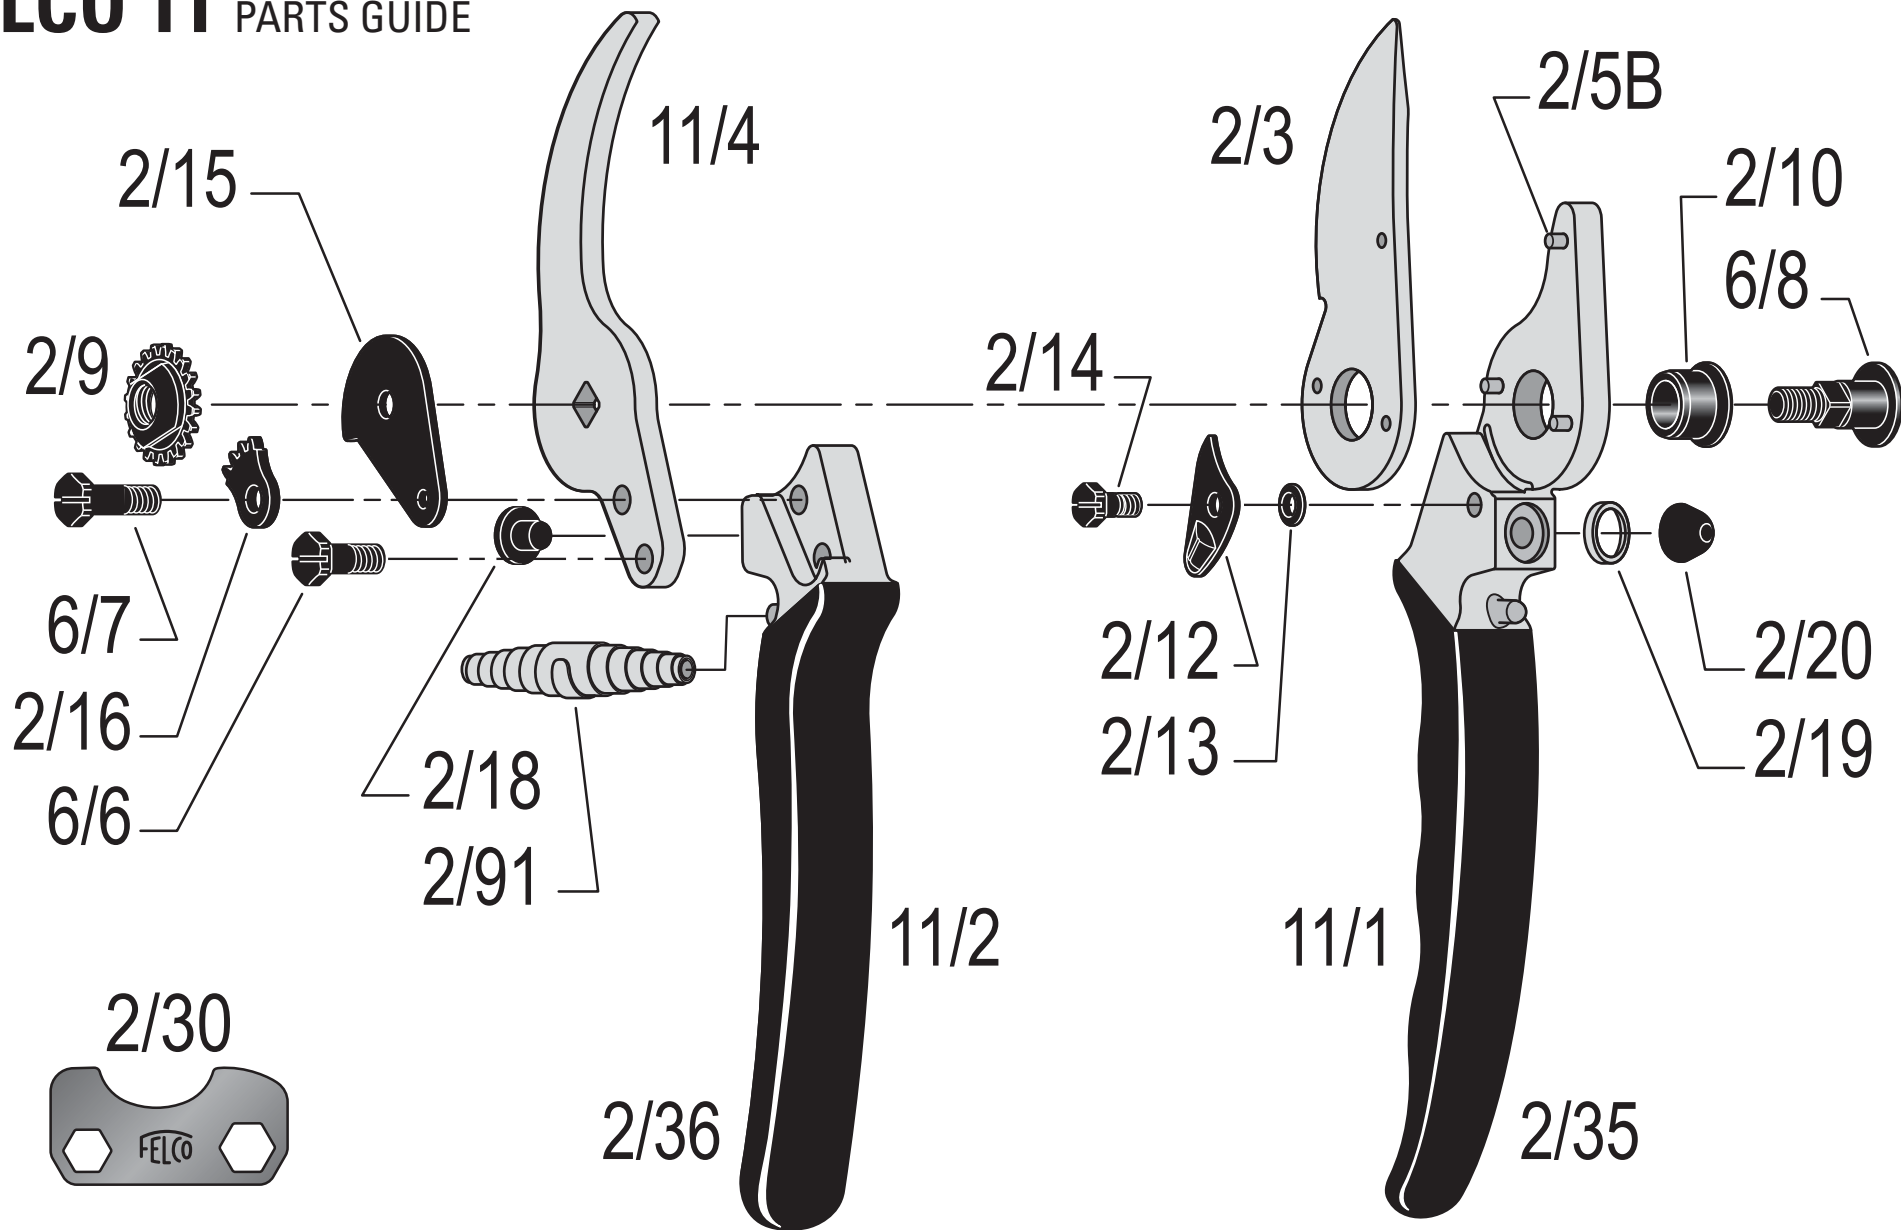

FELCO 11 PARTS GUIDE

Treetools New Zealand Limited
8A Kerwyn Ave, East Tamaki
PO Box 204-364, Highbrook
Auckland 2061, NEW ZEALAND

0800 TREETOOLS (873 386)
Tel: +64 9 274 8090
Fax: +64 9 274 9190
www.treetools.co.nz