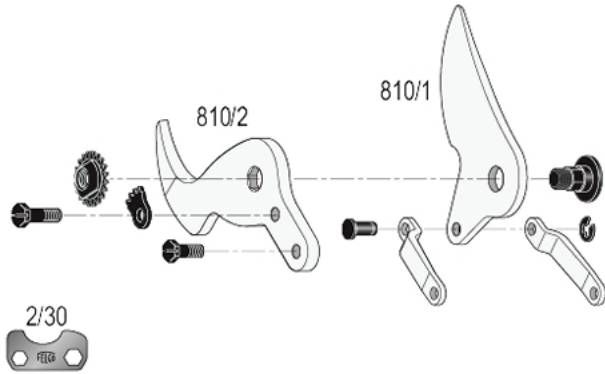

## FELCO 810 Expert

Electric pruning shear - Model for larger diameters

Designed in Switzerland by FELCO

35mm/1.4in. 270mm/10.6in. 870g/30.7oz.

- This model is recommended for cutting very hard wood and for large diameter branches. The new geometry of the blade and counter-blade offers incredible cutting strength. Despite this power, its ergonomics remain flawless: it has great maneuverability and relieves the strain on arm and shoulder muscles. The battery weighs less than two kilos and has enough charge for roughly one full day of pruning; it recharges in about five hours. The storage bag may be worn on the belt or with a shoulder strap.

## Spare parts

	REF.	Designation	Composition	UCC bar code
	810/1	Blade	1x 810/1	 7 83929 40093 8
	810/2	Anvil-blade	1x 810/2	 7 83929 40094 5