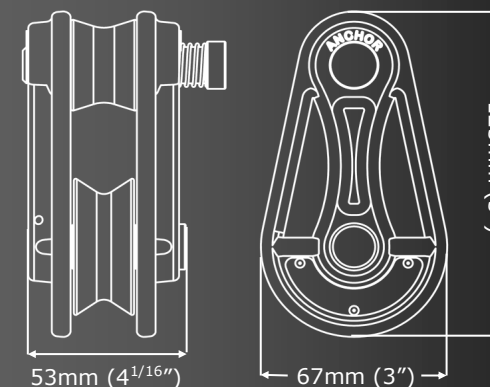

RP048 Compact Rigging Pulley -13mm (1/2") Rope

Data Sheet

The Compact Rigging Pulley is a lightweight pulley, which fits in the palm of the hand. At approximately half the size of our small cast pulley, the compact rigging pulley offers a highly impressive strength to weight ratio. The compact rigging pulley is fitted with a spring-lock mechanism for quick, easy opening/closing and a secure lock whilst in use.

Weight	490g (1lb)
Wheel Material	Aluminium
Body Material	Forged Aluminium
Finish	Anodised
MBS	85kN (19000bf)
WLL	17kN (3800lbf)

	Working Line	Topping Strop
Size	13mm (1/2")	16mm (5/8")
MBS	38kN (8500lbf)	74kN (16650lbf)