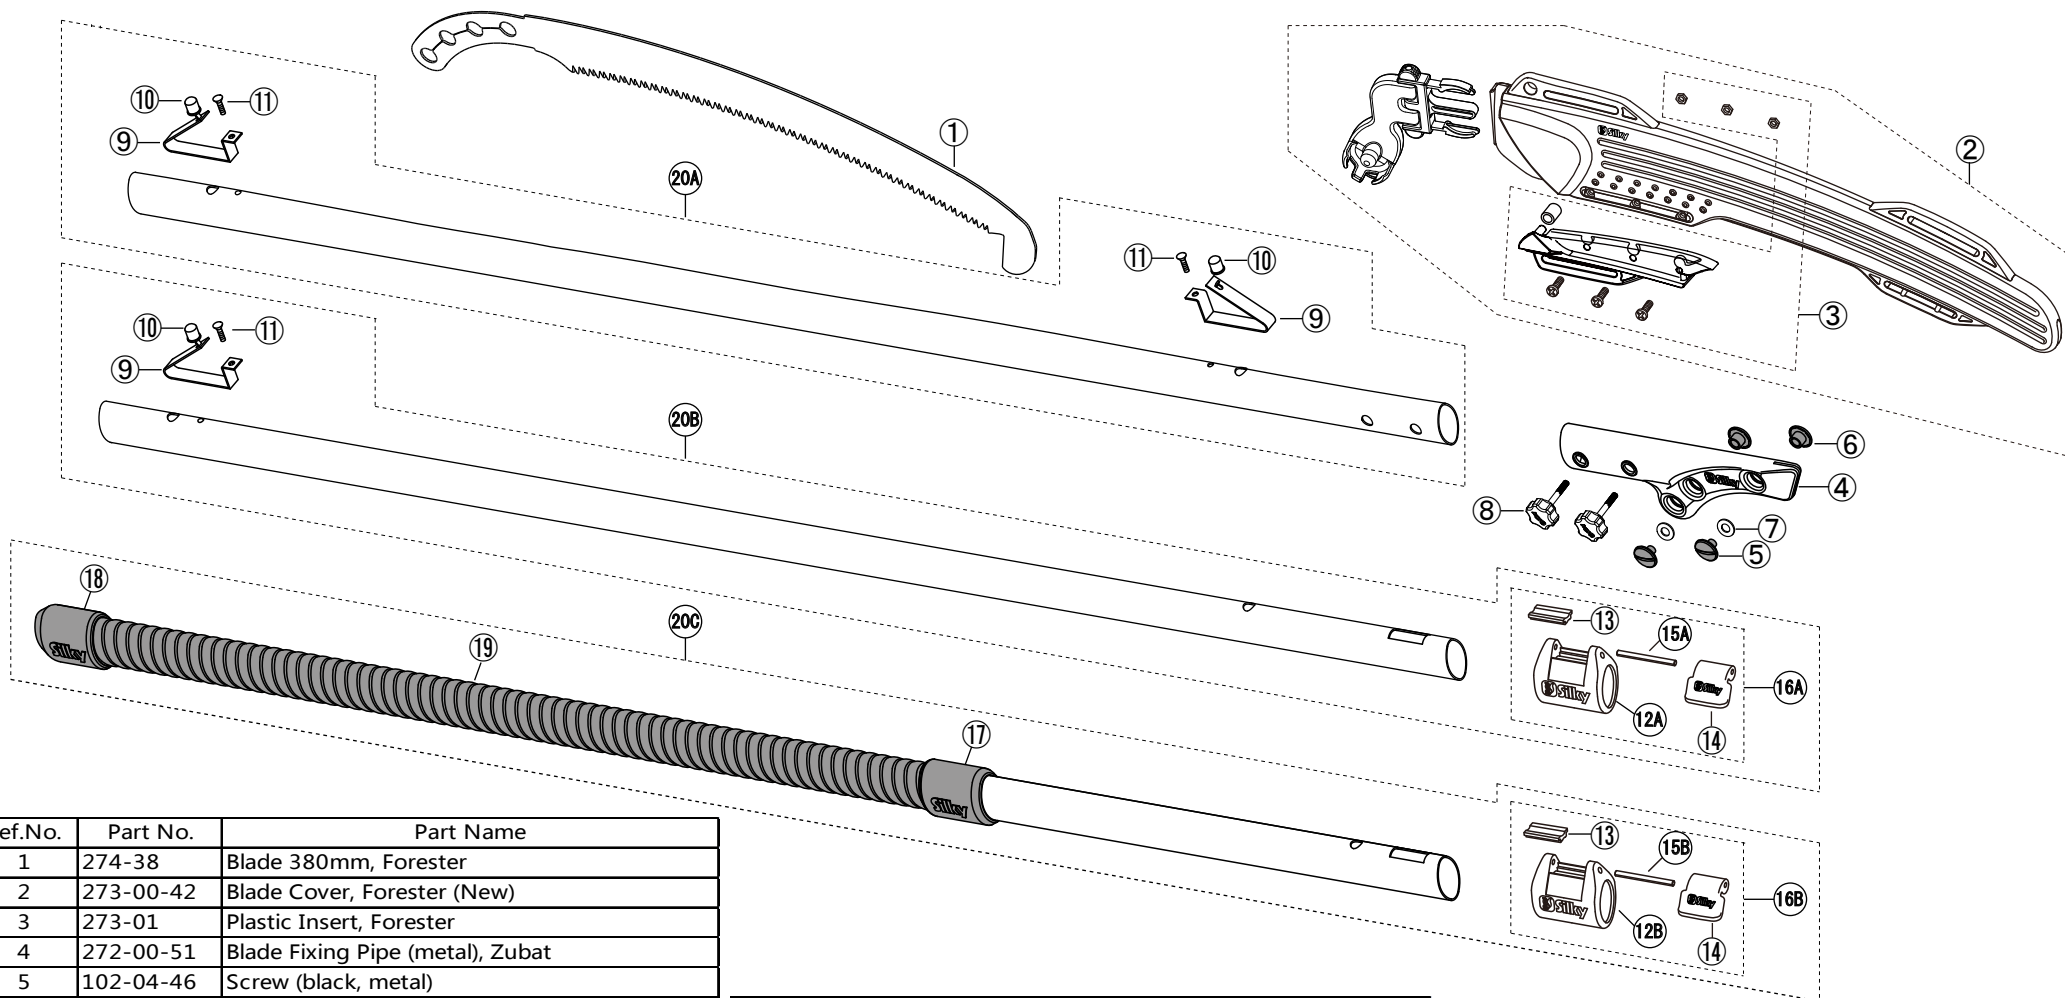

# Silky FORESTER 3000·4500

2015.05.11

Ref.No.	Part No.	Part Name
1	274-38	Blade 380mm, Forester
2	273-00-42	Blade Cover, Forester (New)
3	273-01	Plastic Insert, Forester
4	272-00-51	Blade Fixing Pipe (metal), Zubat
5	102-04-46	Screw (black, metal)
6	102-04-47	Nut (black, metal)
7	110-04-36	Washer, Accel
8	272-04-32	Bolt, Zubat pole saw
9	272-04-05	Stopper Button Spring, Longboy, Zubat
10	365-04-38	Stopper Button, Longboy
11	370-04-77	Spring Fixing Bolt, Longboy
12A	273-04-04	Clamp Housing (S), Forester
12B	273-04-05	Clamp Housing (L), Forester
13	234-04-06	Spacer, Zubat, Longboy
14	177-04-74	Shaking Proof, Lever (NEW)
15A	177-04-78	Rod Pin, Zubat, Longboy
15B	177-04-84	Rod Pin, Hayauchi, Longboy

Ref. No.	Part No.	Part Name
16A	273-02	Clamp Housing (S) ass'y, Forester
16B	273-03	Clamp Housing (L) ass'y, Forester
17	273-04-02	Rubber Sleeve, Forester
18	273-04-03	Rubber Sole, Forester
19	273-04-01	Rubber Grip Tape, Forester
20A	273-00-22	Pole (S), Forester 3000
	273-00-26	Pole (S), Forester 4500
20B	273-00-23	Pole (M), Forester 3000
	273-00-27	Pole (M), Forester 4500
20C	273-00-12	Pole (L), Forester 3000
	273-00-14	Pole (L), Forester 4500