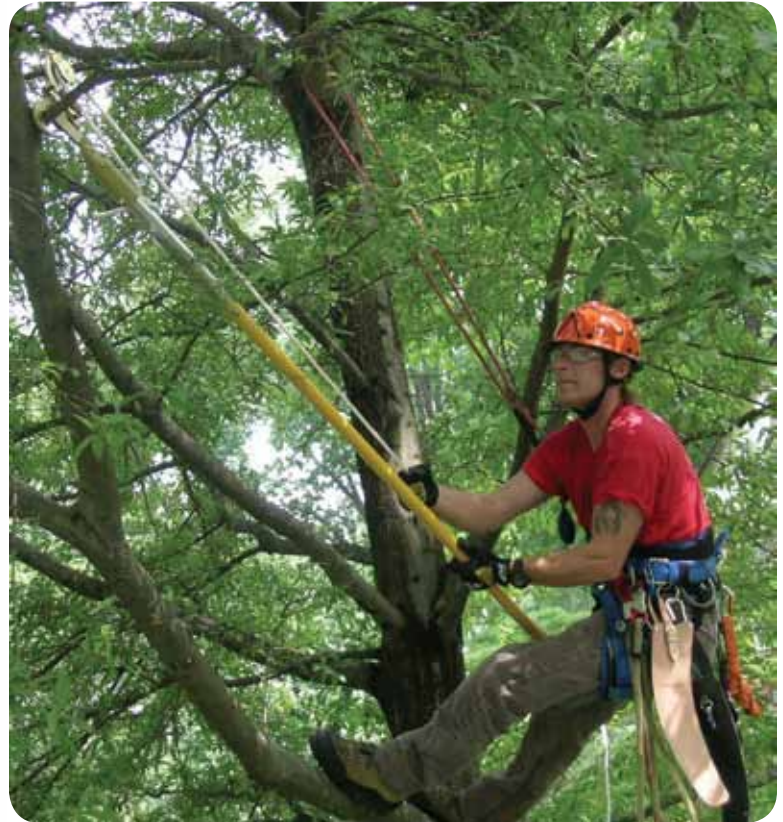

## FG Series Hollow Core Poles

The professional's choice for tree trimming

Jameson's most popular pole costs less without sacrificing quality.

The hollow core FG series poles are lighter than the JE series poles, yet offer exceptional bending strength.

**Hollow Core**  
**1.25" Pole Diameter**  
**.125" Wall Thickness**

**FG SERIES HOLLOW CORE POLES**

FG Series poles are batch tested to 100KV per foot for five minutes.

*Aluminum heavy duty ferrules with external leaf spring locking button*