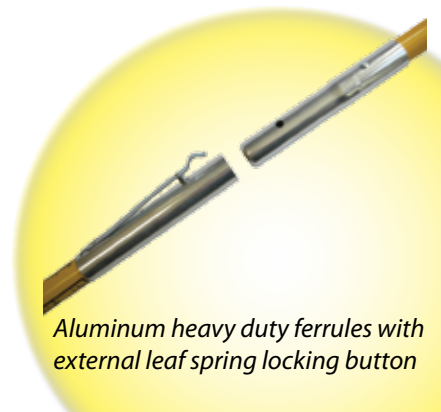

FG Series Hollow Core Poles

The professional's choice for tree trimming

Jameson's most popular pole costs less without sacrificing quality.

The hollow core FG series poles are lighter than the JE series poles, yet offer exceptional bending strength.

Hollow Core
1.25" Pole Diameter
.125" Wall Thickness

FG SERIES HOLLOW CORE POLES

FG Series poles are batch tested to 100KV per foot for five minutes.

Pole	Ferrule	3'	4'	6'	8'	10'	12'
Extension Pole	Female Ferrule & Male Ferrule	FG-3	FG-4	FG-6	FG-8	FG-10	FG-12
Base Pole	Rubber Base Cap & Female Ferrule	FG-3F	FG-4F	FG-6F	FG-8F	FG-10F	FG-12F
Head Pole	Male Ferrules & Eyebolt for Pruner Rope	FG-3M	FG-4M	FG-6M	FG-8M	FG-10M	FG-12M
Top Pole	Blank End & Male Ferrule	FG-3BM	FG-4BM	FG-6BM	FG-8BM	FG-10BM	FG-12BM
PS-3 Sawhead Pole	Male Ferrule & PS-3 Sawhead	FG-3S	FG-4S	FG-6S	FG-8S	FG-10S	FG-12S
PS-3F Sawhead Pole	Male Ferrule & PS-3F Sawhead	FG-3SHF	FG-4SHF	FG-6SHF	FG-8SHF	FG-10SHF	FG-12SHF
PS-3FP Sawhead Pole	Male Ferrule & PS-3FP Sawhead	FG-3SFP	FG-4SFP	FG-6SFP	FG-8SFP	FG-10SFP	FG-12SFP

Aluminum heavy duty ferrules with external leaf spring locking button