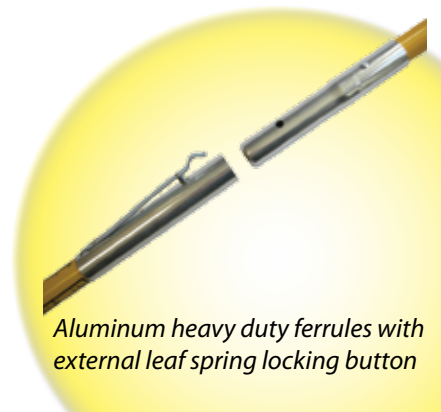

## FG Series Hollow Core Poles

The professional's choice for tree trimming

Jameson's most popular pole costs less without sacrificing quality.

The hollow core FG series poles are lighter than the JE series poles, yet offer exceptional bending strength.

**Hollow Core**  
**1.25" Pole Diameter**  
**.125" Wall Thickness**

**FG SERIES HOLLOW CORE POLES**

FG Series poles are batch tested to 100KV per foot for five minutes.

*Aluminum heavy duty ferrules with external leaf spring locking button*