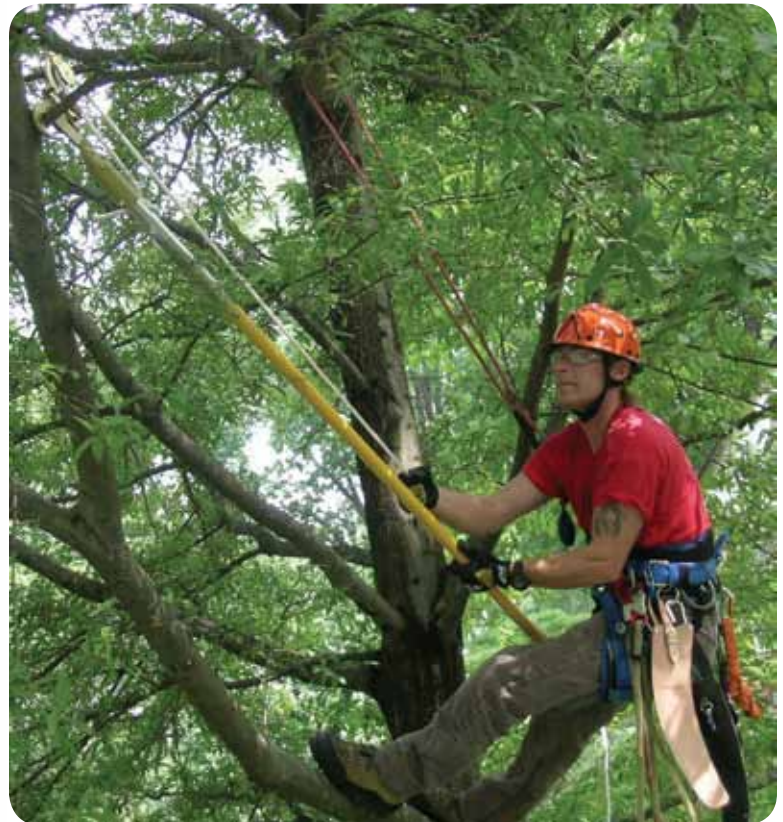

FG Series Hollow Core Poles

The professional's choice for tree trimming

Jameson's most popular pole costs less without sacrificing quality.

The hollow core FG series poles are lighter than the JE series poles, yet offer exceptional bending strength.

Hollow Core
1.25" Pole Diameter
.125" Wall Thickness

FG SERIES HOLLOW CORE POLES

FG Series poles are batch tested to 100KV per foot for five minutes.

Pole	Ferrule	3'	4'	6'	8'	10'	12'
Extension Pole	Female Ferrule & Male Ferrule	FG-3	FG-4	FG-6	FG-8	FG-10	FG-12
Base Pole	Rubber Base Cap & Female Ferrule	FG-3F	FG-4F	FG-6F	FG-8F	FG-10F	FG-12F
Head Pole	Male Ferrules & Eyebolt for Pruner Rope	FG-3M	FG-4M	FG-6M	FG-8M	FG-10M	FG-12M
Top Pole	Blank End & Male Ferrule	FG-3BM	FG-4BM	FG-6BM	FG-8BM	FG-10BM	FG-12BM
PS-3 Sawhead Pole	Male Ferrule & PS-3 Sawhead	FG-3S	FG-4S	FG-6S	FG-8S	FG-10S	FG-12S
PS-3F Sawhead Pole	Male Ferrule & PS-3F Sawhead	FG-3SHF	FG-4SHF	FG-6SHF	FG-8SHF	FG-10SHF	FG-12SHF
PS-3FP Sawhead Pole	Male Ferrule & PS-3FP Sawhead	FG-3SFP	FG-4SFP	FG-6SFP	FG-8SFP	FG-10SFP	FG-12SFP

Aluminum heavy duty ferrules with external leaf spring locking button